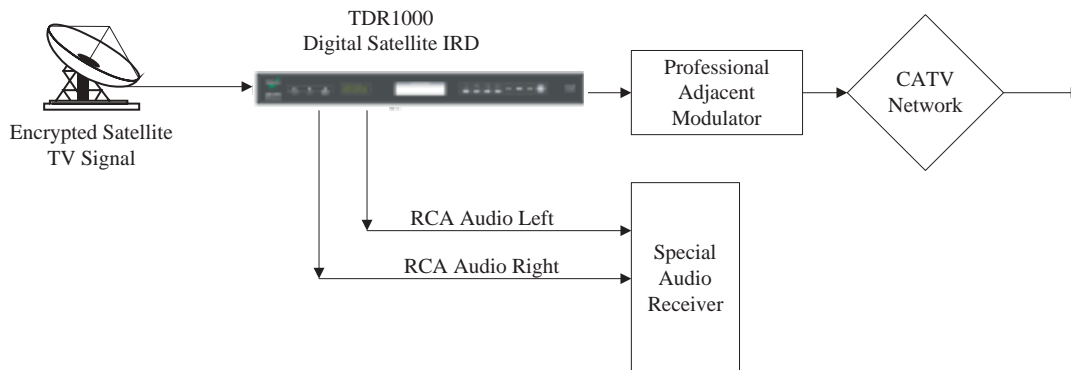

TDR1000

Professional Digital Satellite IRD with Common Interface

HIGHLIGHTS

- ▶ *Extremely Low Cost IRD*
- ▶ *DVB and MPEG-2 Compliant*
- ▶ *Dual Common Interface Slot for PCMCIA*
- ▶ *Conax, CryptoWorks, Irdeto, NDS, Mediaguard, SECA, Viaccess and Others Supported*
- ▶ *Remote Control Switching for PCMCIA*
- ▶ *Front Panel Configuration & Monitoring*
- ▶ *Video PID & Audio PID Setup*
- ▶ *OSD Teletext (DVB ETS 300 706) and Caption Function Supported*
- ▶ *EPG Function Supports PIG Display*
- ▶ *Software Upgradeable via RS-232 Interface*
- ▶ *Analog Video/Audio (CVBS) Signal and Balance Audio XLR Output*

DESCRIPTION

The TDR1000 is Radyne ComStream's extremely cost effective IRD solution for Cable, business or private television networks. The TDR1000 is DVB and MPEG-2 compliant and equipped with a QPSK demodulator. The 1RU, rack mountable, TDR1000 can be configured with up to two PCMCIA Common Interface modules allowing the unit to receive various encrypted DVB-S programs. These DVB-S programs include, but are not limited to, Conax, CryptoWorks, Irdeto, NDS, Mediaguard, SECA and Viaccess.

VERSATILITY:

With IR Remote Control (RCU), you can alternate between the two PCMCIA's allowing for receipt of two different types of encrypted signal. The signal can then be demodulated to free analogue video/audio signal. This function is also available via the user-friendly front panel LED display.

The TDR1000 can store up to 2000 channels with last channel memory.

The TDR1000 has a 256 color screen display which supports English, French, German, Spanish, Italian, Chinese, Arabic and the unit can automatically convert PAL to NTSC and vice-versa.